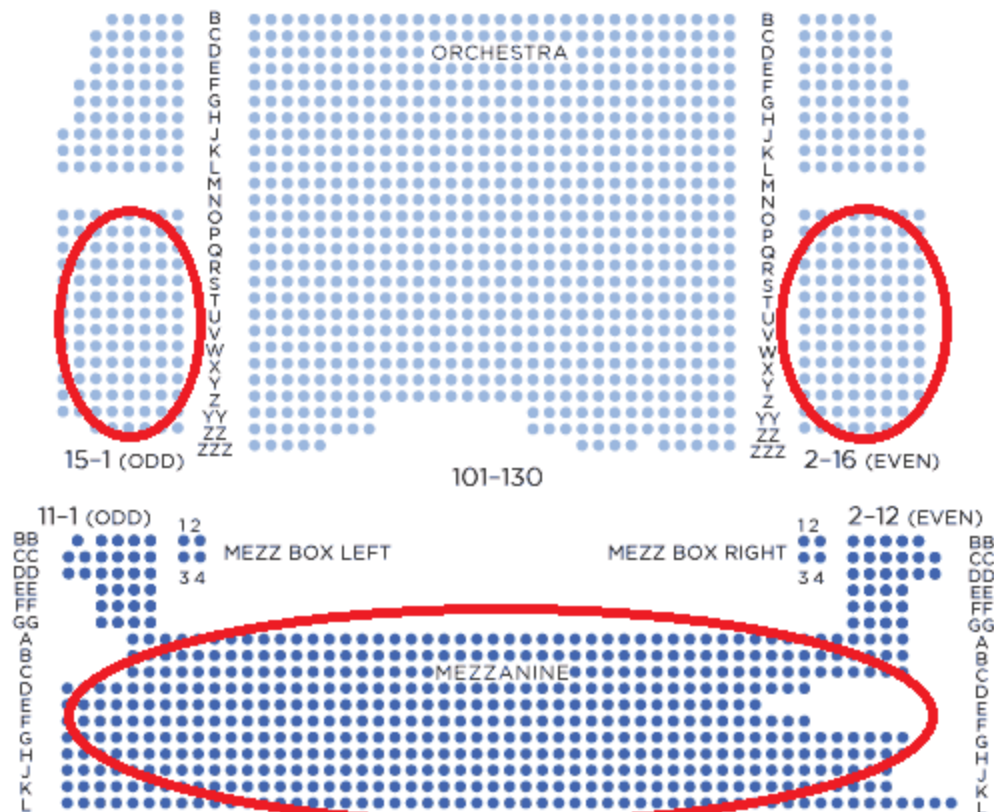

MINSKOFF THEATRE

STAGE

Front Mezzanine Row AA Overhangs Orchestra Row P

This map is subject to change